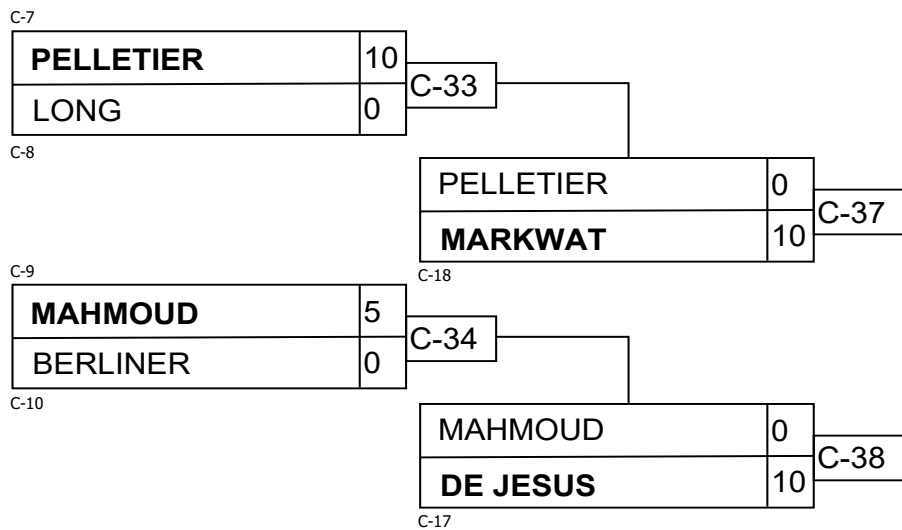

Sen M66KG

Results

Pos	Name
1	Jacob VALOIS, CAN
2	Julien FRASCADORE, CAN
3	Mitchell MARKWAT, CAN
3	Dontae DE JESUS, CAN
5	Malcolm PELLETIER, CAN
5	Ossama MAHMOUD, CAN
7	Sean LONG, CAN
7	Ari BERLINER, USA