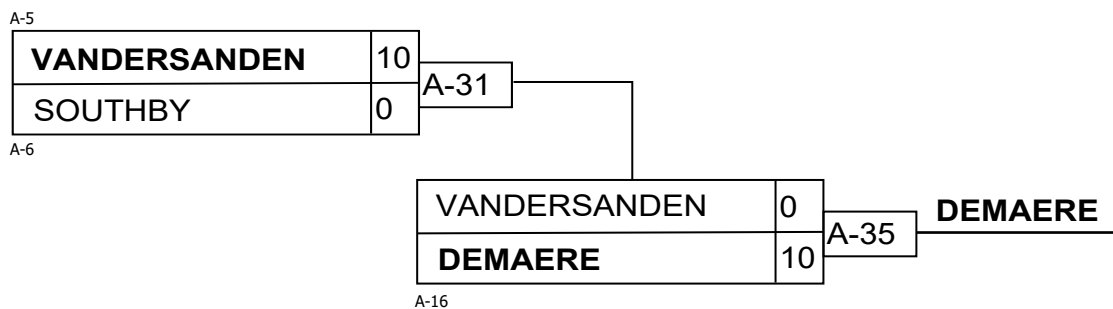

Results

Pos	Name
1	Shady ELNAHAS, CAN

Sen M60KG

Results

Pos	Name
1	Hakim CHALA, CAN
2	Alexandre DI BARTOLO, CAN
3	Benjamin DAVIAU, CAN
3	Joel DEMAERE, CAN
5	Lochlainn ALEXANDER, CAN
5	Erik VANDERSANDEN, CAN
7	Patrick MENDIOLA, USA
7	Riley SOUTHBY, CAN