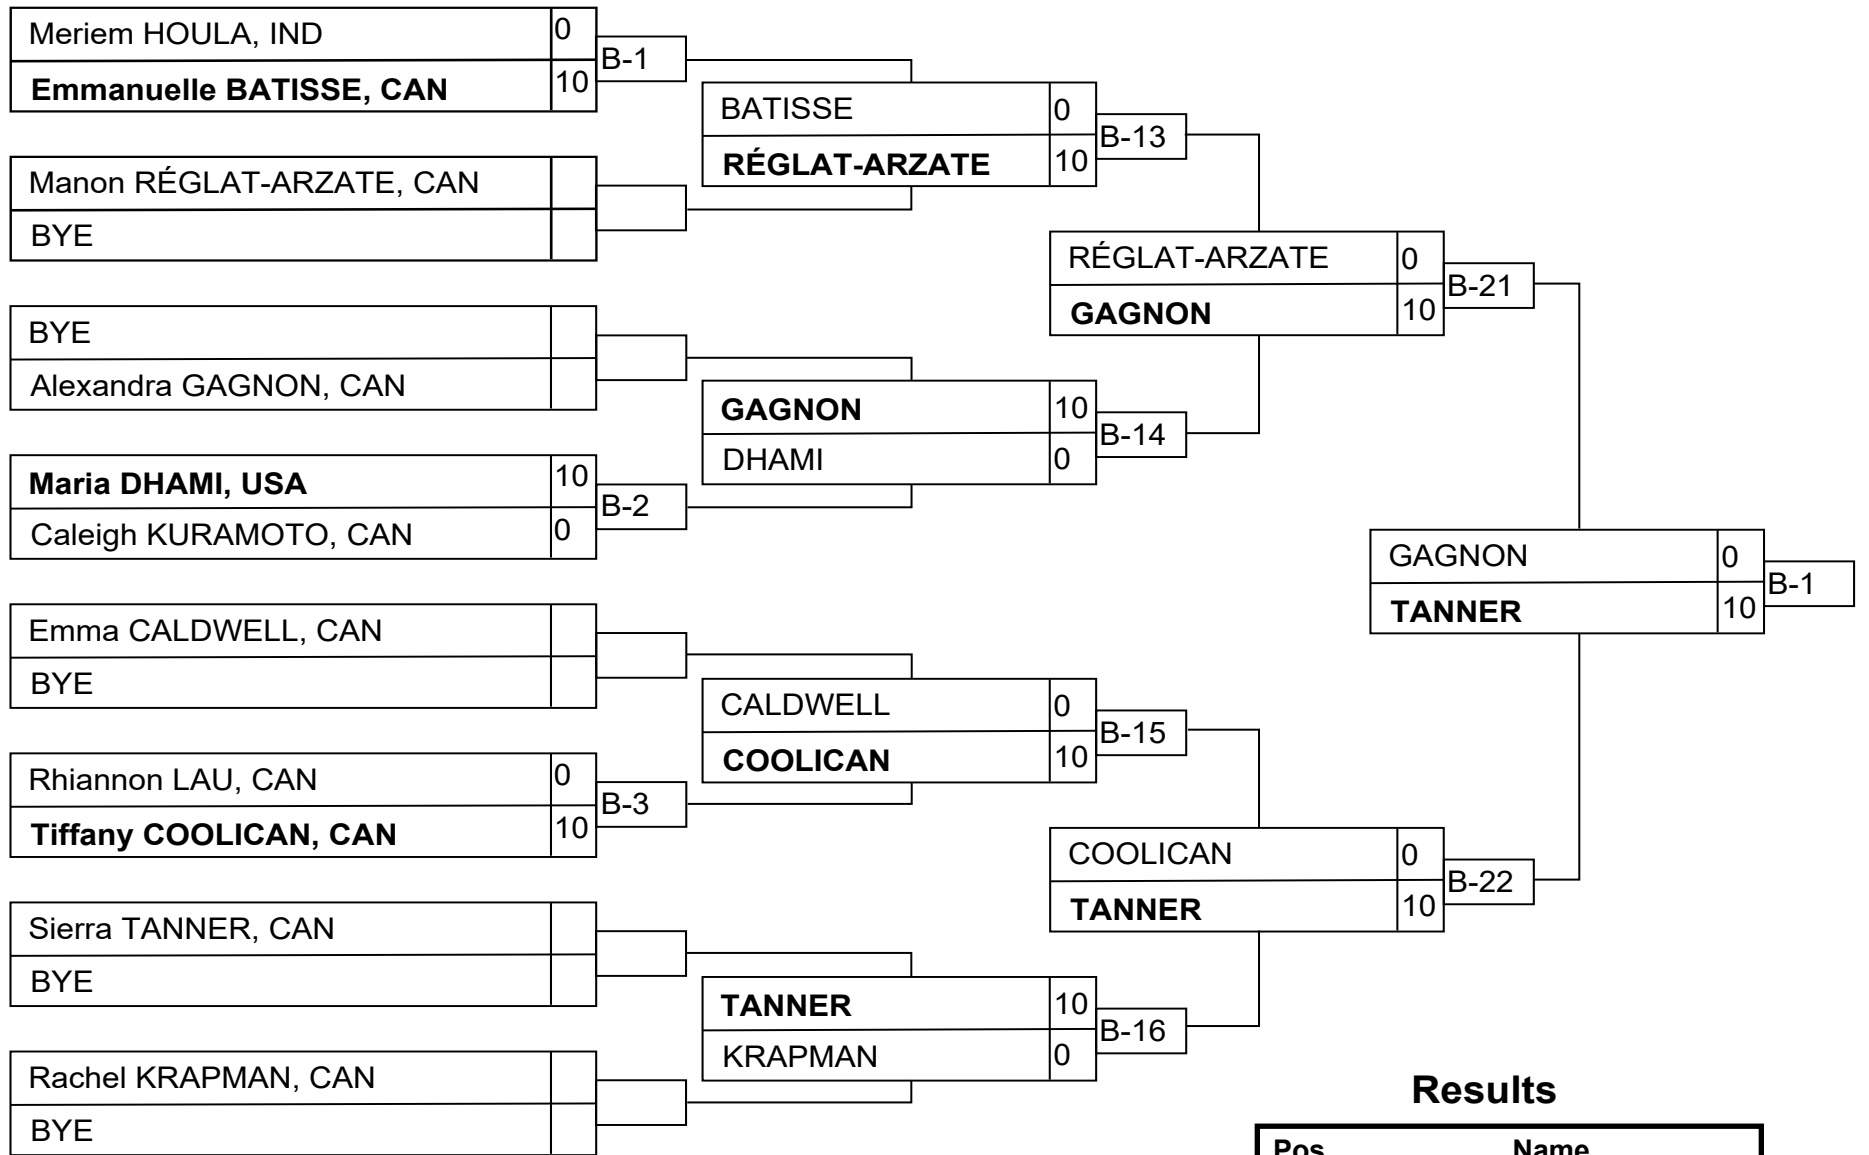

Sen F57KG

Results

Pos	Name
1	Sierra TANNER, CAN
2	Alexandra GAGNON, CAN
3	Maria DHAMI, USA
3	Rachel KRAPMAN, CAN
5	Tiffany COOLICAN, CAN
5	Manon RÉGLAT-ARZATE, CAN
7	Emmanuelle BATISSE, CAN
7	Emma CALDWELL, CAN