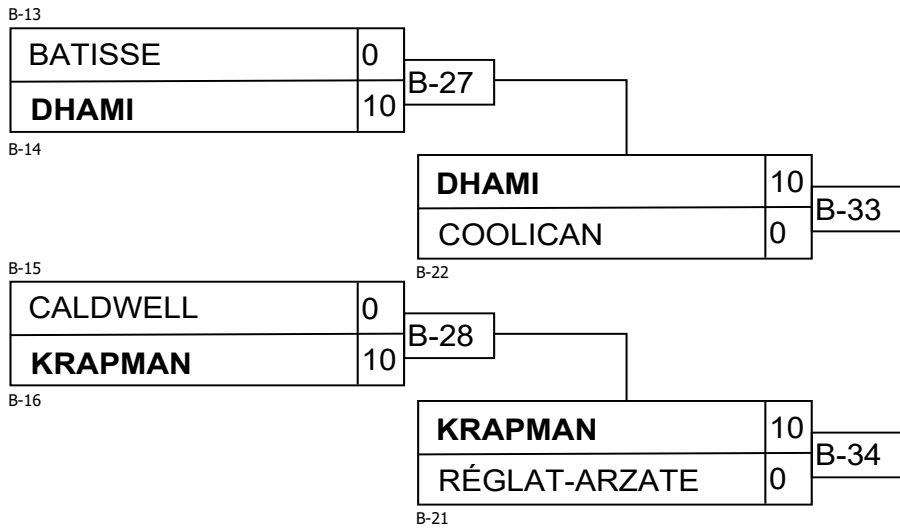

Sen F57KG

Results

Pos	Name
1	Sierra TANNER, CAN
2	Alexandra GAGNON, CAN
3	Maria DHAMI, USA
3	Rachel KRAPMAN, CAN
5	Tiffany COOLICAN, CAN
5	Manon RÉGLAT-ARZATE, CAN
7	Emmanuelle BATISSE, CAN
7	Emma CALDWELL, CAN