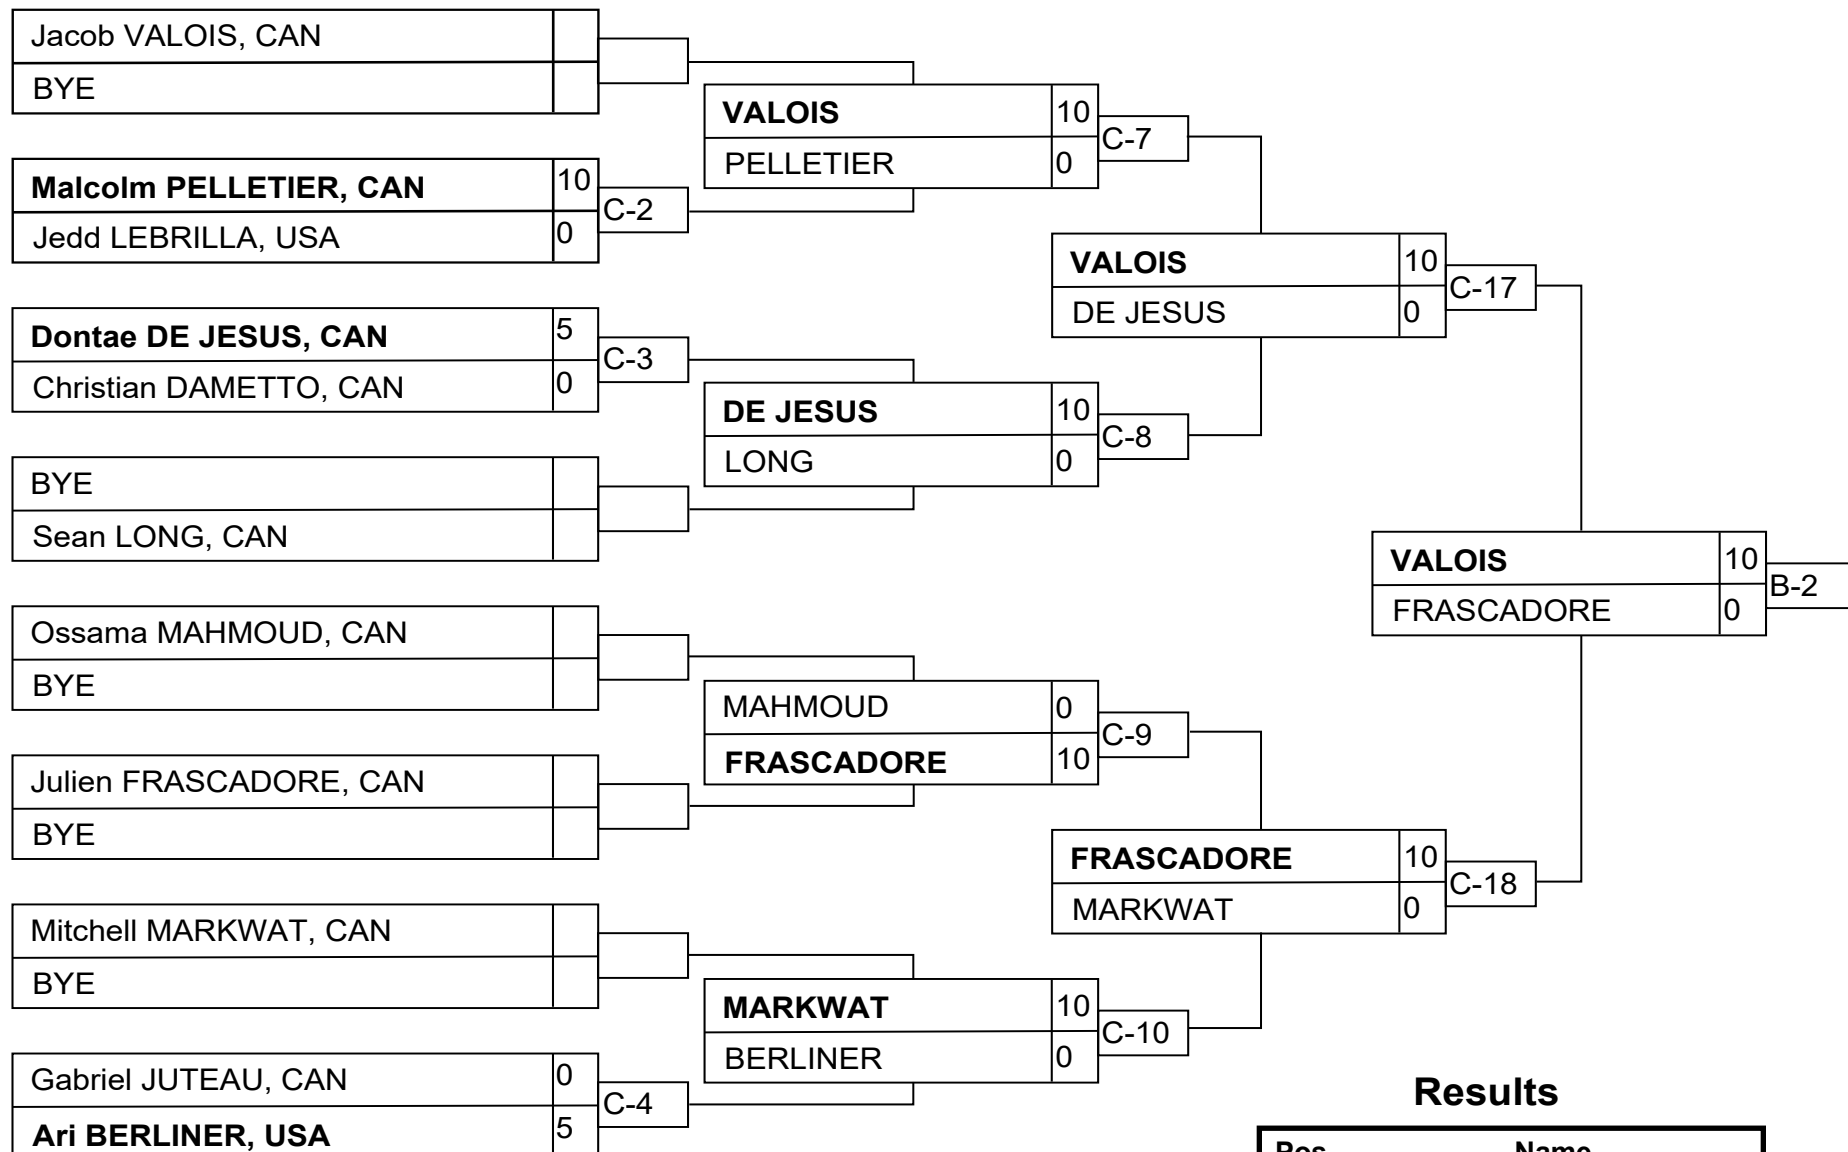

Sen M66KG

Results

Pos	Name
1	Jacob VALOIS, CAN
2	Julien FRASCADORE, CAN
3	Mitchell MARKWAT, CAN
3	Dontae DE JESUS, CAN
5	Malcolm PELLETIER, CAN
5	Ossama MAHMOUD, CAN
7	Sean LONG, CAN
7	Ari BERLINER, USA