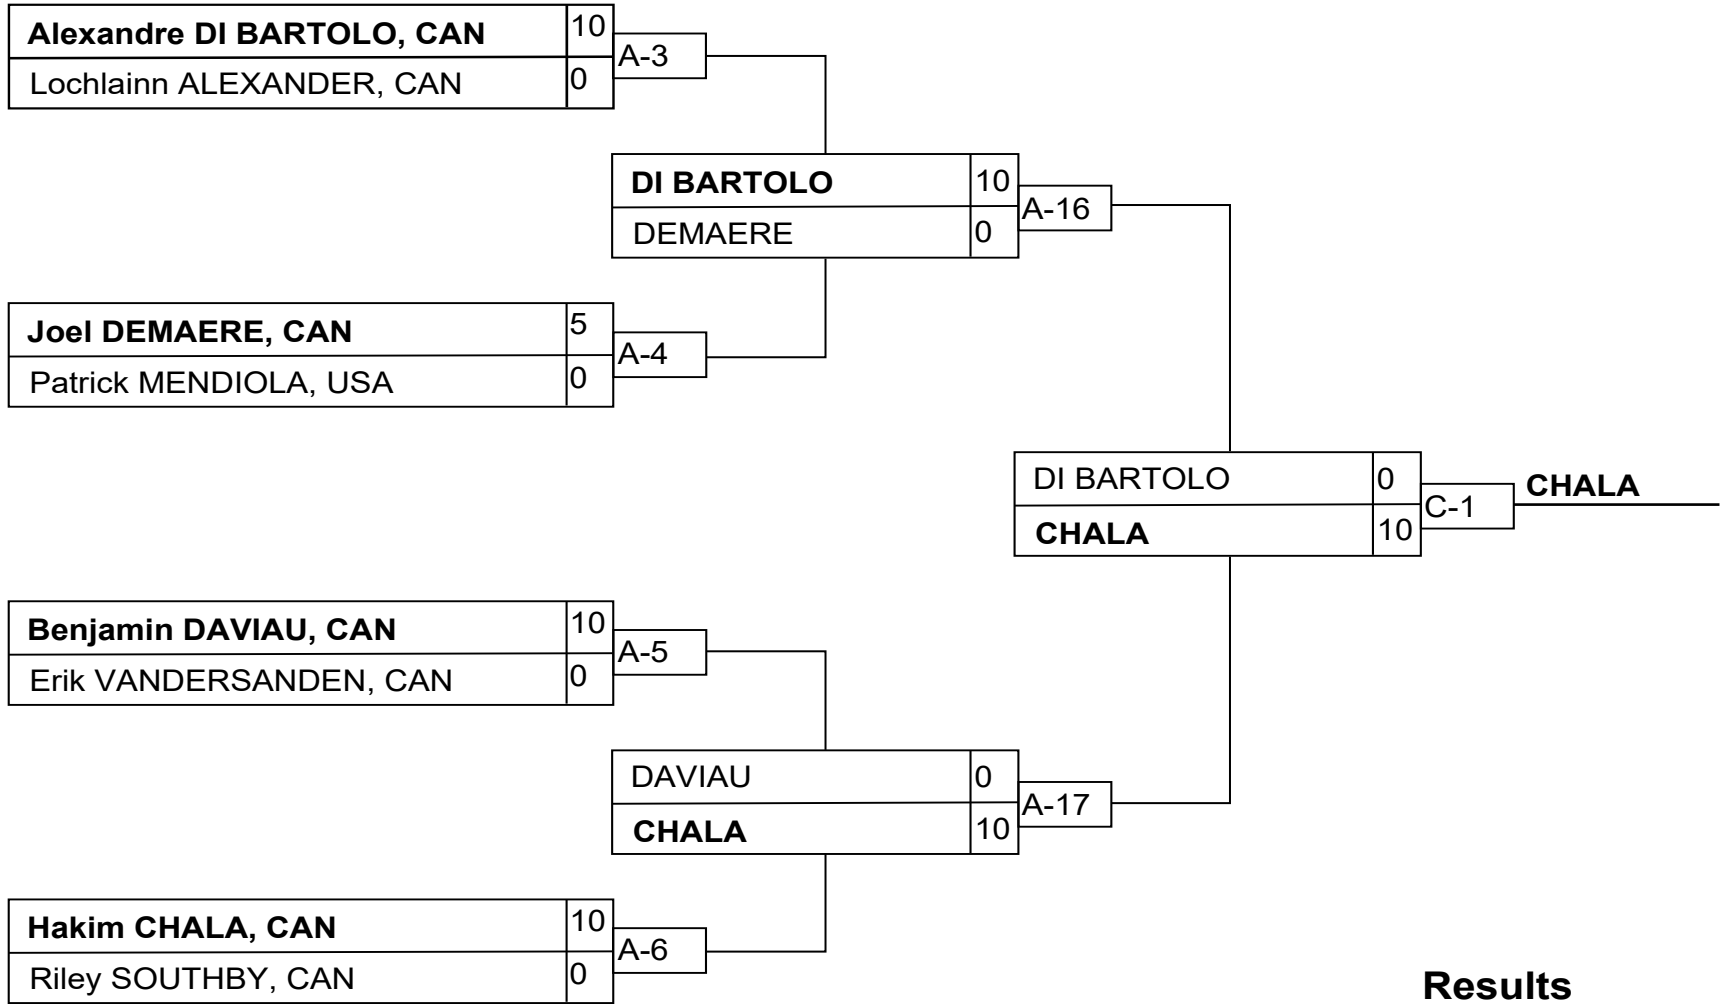

Sen M60KG

Results

Pos	Name
1	Hakim CHALA, CAN
2	Alexandre DI BARTOLO, CAN
3	Benjamin DAVIAU, CAN
3	Joel DEMAERE, CAN
5	Lochlainn ALEXANDER, CAN
5	Erik VANDERSANDEN, CAN
7	Patrick MENDIOLA, USA
7	Riley SOUTHBY, CAN