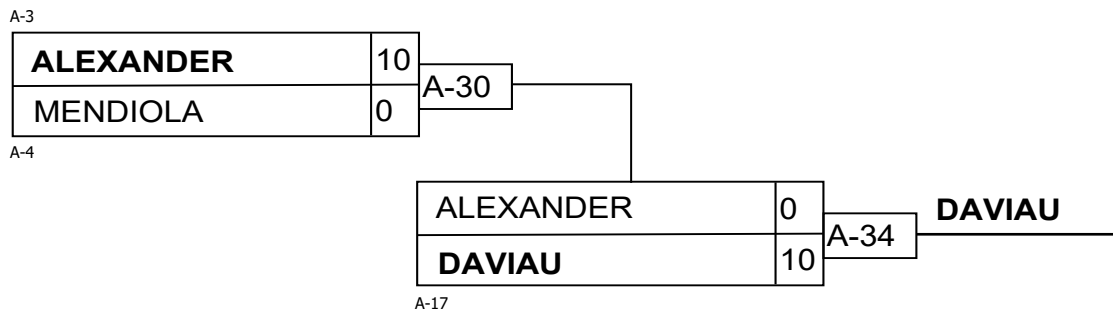

Results

Pos	Name
1	Shady ELNAHAS, CAN

Sen M60KG

Results

Pos	Name
1	Hakim CHALA, CAN
2	Alexandre DI BARTOLO, CAN
3	Benjamin DAVIAU, CAN
3	Joel DEMAERE, CAN
5	Lochlainn ALEXANDER, CAN
5	Erik VANDERSANDEN, CAN
7	Patrick MENDIOLA, USA
7	Riley SOUTHBY, CAN