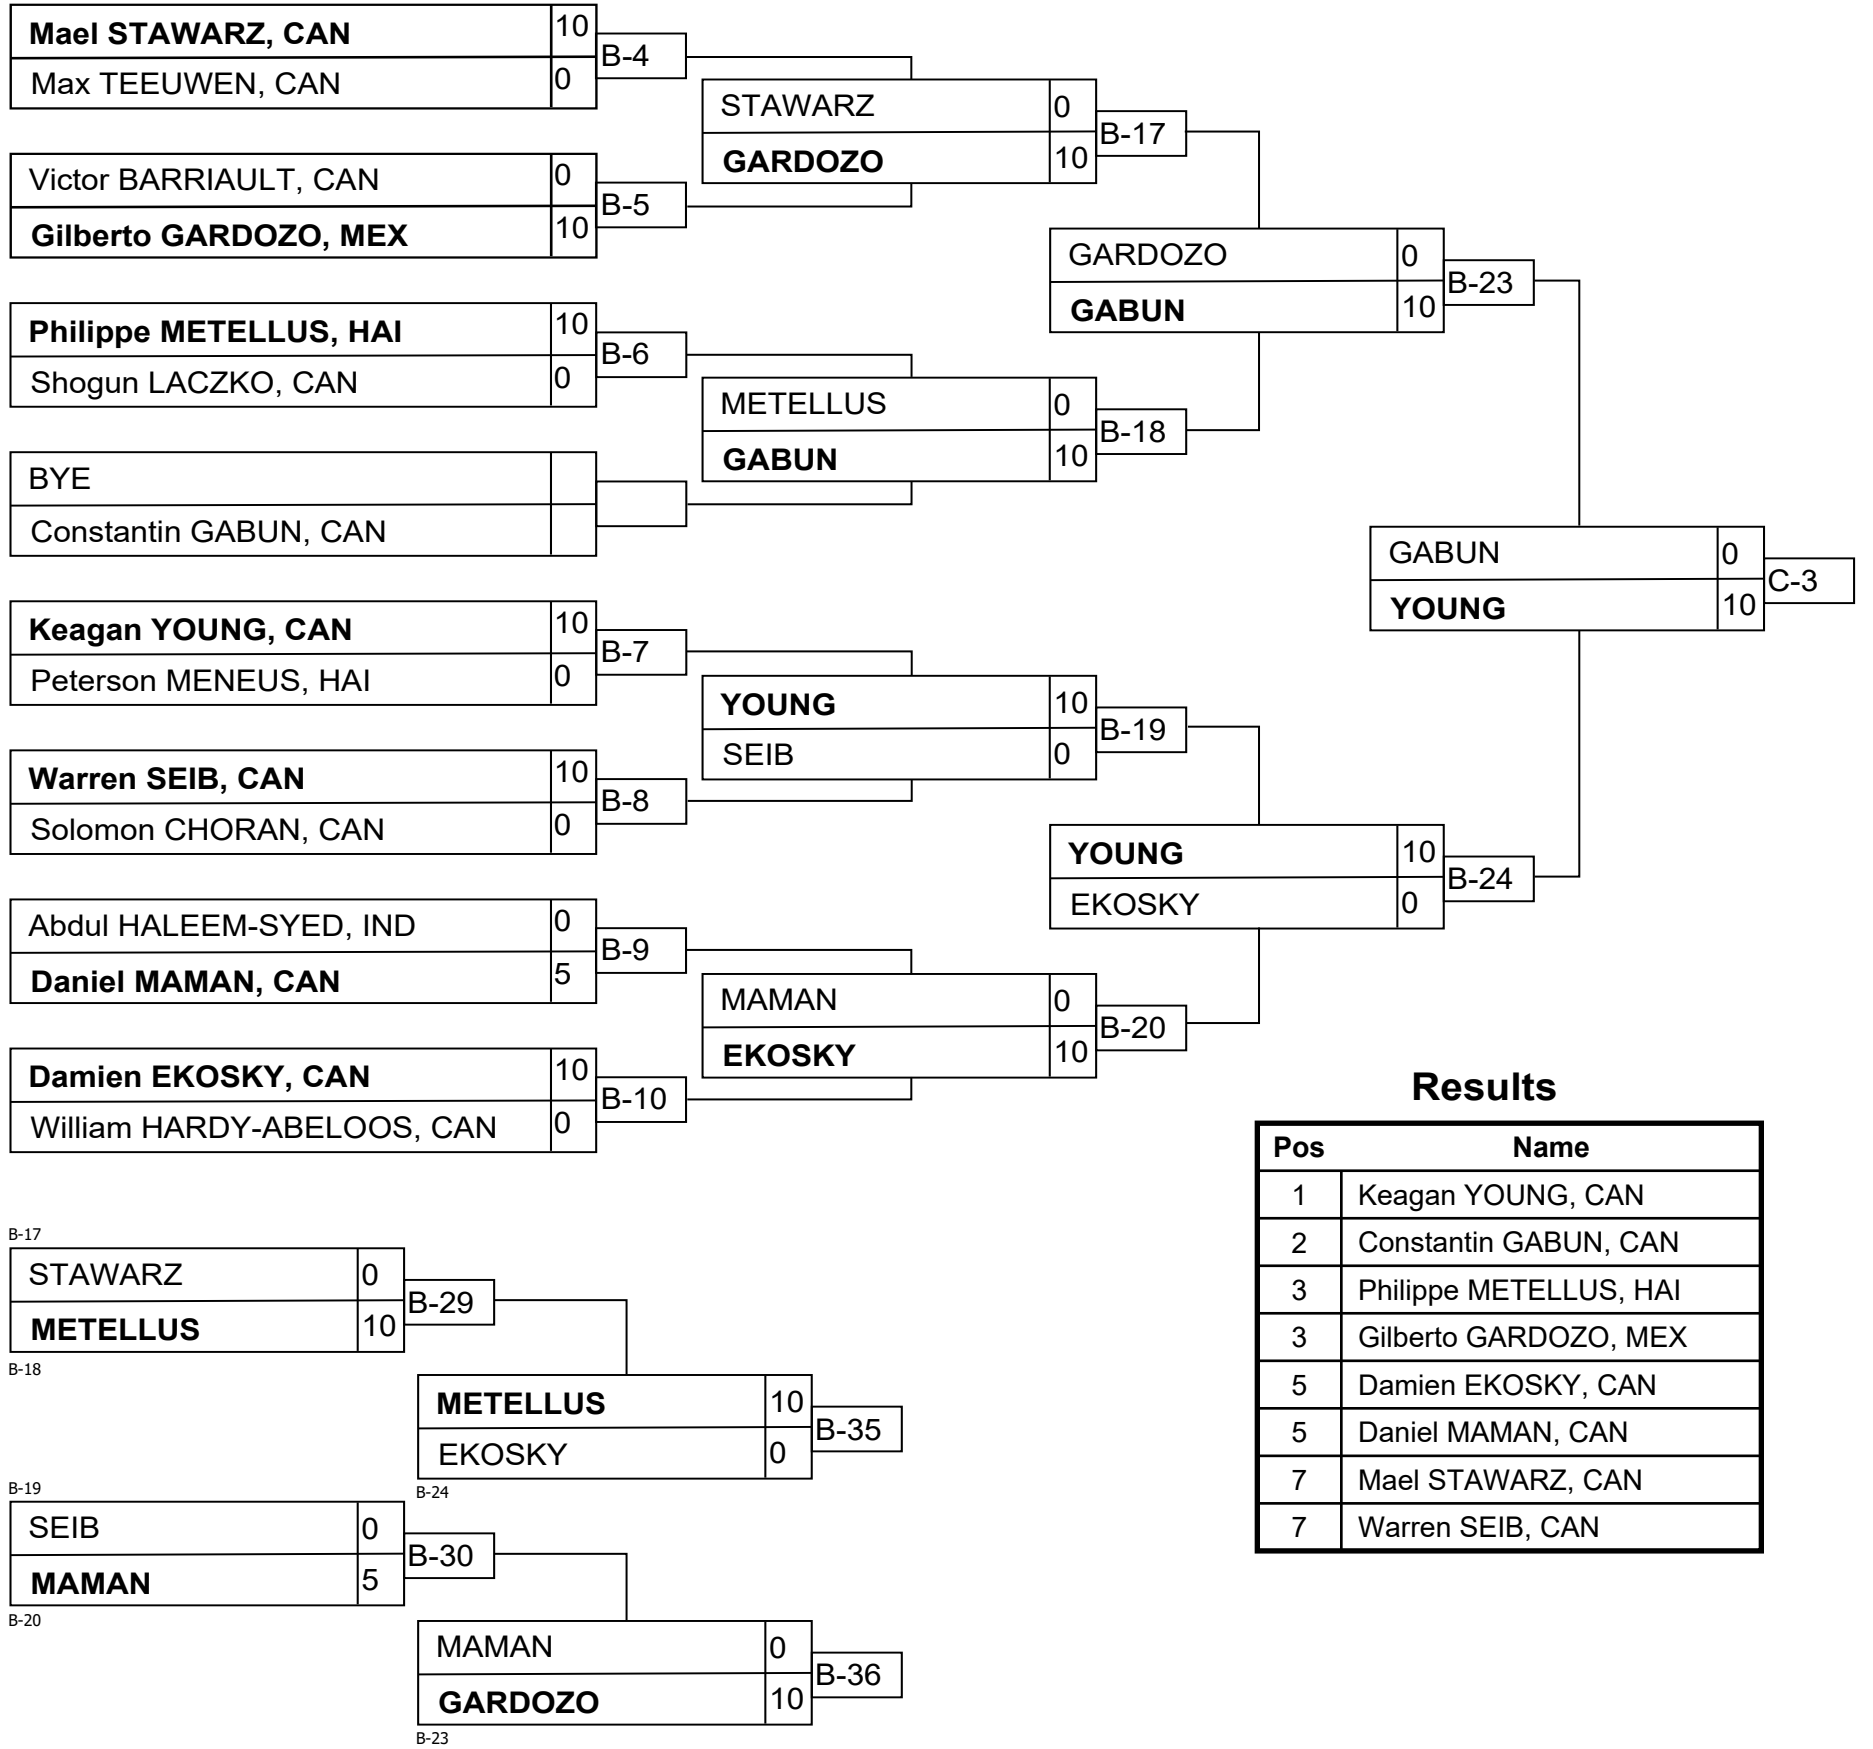

Sen M73KG

Results

Pos	Name
1	Keagan YOUNG, CAN
2	Constantin GABUN, CAN
3	Philippe METELLUS, HAI
3	Gilberto GARDOZO, MEX
5	Damien EKOSKY, CAN
5	Daniel MAMAN, CAN
7	Mael STAWARZ, CAN
7	Warren SEIB, CAN