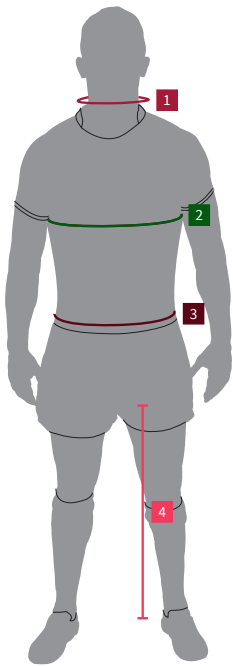

## BOYS | UNISEX KIDS

	AGE 3-4	AGE 5-6	AGE 7-8	AGE 9-10	AGE 11-12	AGE 13-14
Height	41"	45½"	50½"	55"	60"	64½"
Chest	22"	24"	26"	28"	30"	32"
Waist	22"	23"	24"	25"	26"	27"
Inside Leg	16½"	19¼"	21⅝"	24"	26⅜"	28⅝"

Please note: All values are body measurements

## GIRLS

	AGE 3-4	AGE 5-6	AGE 7-8	AGE 9-10	AGE 11-12	AGE 13-14
Height	41"	45½"	50½"	55"	60"	64½"
Chest	22"	24"	26"	28"	30"	32"
Waist	22"	23"	24"	24½"	25"	26"
Inside Leg	16½"	19¼"	21⅝"	24"	26⅜"	28⅝"

**MENS | UNISEX ADULT**

- 1. NECK**  
Measure around the base of the neck where the collar sits, allow for comfort.
- 2. CHEST**  
Measure the chest at the fullest part.
- 3. WAIST**  
Measure around the natural waist line.
- 4. INSIDE LEG**  
Measure from the crotch to the floor, standing barefoot.