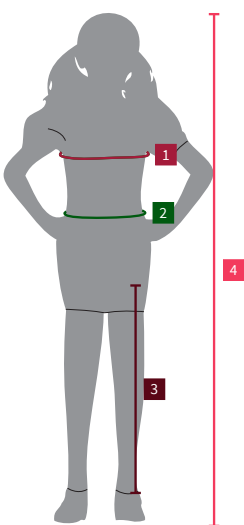

## BOYS | UNISEX KIDS

	AGE 3-4	AGE 5-6	AGE 7-8	AGE 9-10	AGE 11-12	AGE 13-14
Height	41"	45½"	50½"	55"	60"	64½"
Chest	22"	24"	26"	28"	30"	32"
Waist	22"	23"	24"	25"	26"	27"
Inside Leg	16½"	19¼"	21⅝"	24"	26⅜"	28⅝"

## GIRLS

	AGE 3-4	AGE 5-6	AGE 7-8	AGE 9-10	AGE 11-12	AGE 13-14
Height	41"	45½"	50½"	55"	60"	64½"
Chest	22"	24"	26"	28"	30"	32"
Waist	22"	23"	24"	24½"	25"	26"
Inside Leg	16½"	19¼"	21⅝"	24"	26⅜"	28⅝"

**MENS | UNISEX ADULT**

- 1. NECK**  
Measure around the base of the neck where the collar sits, allow for comfort.
- 2. CHEST**  
Measure the chest at the fullest part.
- 3. WAIST**  
Measure around the natural waist line.
- 4. INSIDE LEG**  
Measure from the crotch to the floor, standing barefoot.

**WOMENS**

- 1. CHEST**  
Measure under the bust.
- 2. WAIST**  
Measure around the natural waist line.
- 3. INSIDE LEG**  
Measure from the crotch to the floor, standing barefoot.

**BOYS | GIRLS | UNISEX KIDS**