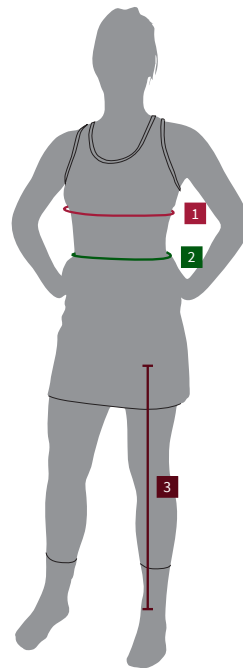

Please note: All values are body measurements

## GIRLS

	AGE 3-4	AGE 5-6	AGE 7-8	AGE 9-10	AGE 11-12	AGE 13-14
Height	41"	45½"	50½"	55"	60"	64½"
Chest	22"	24"	26"	28"	30"	32"
Waist	22"	23"	24"	24½"	25"	26"
Inside Leg	16½"	19¼"	21⅝"	24"	26⅜"	28⅝"

**MENS | UNISEX ADULT**

- 1. NECK**  
Measure around the base of the neck where the collar sits, allow for comfort.
- 2. CHEST**  
Measure the chest at the fullest part.
- 3. WAIST**  
Measure around the natural waist line.
- 4. INSIDE LEG**  
Measure from the crotch to the floor, standing barefoot.

**WOMENS**

- 1. CHEST**  
Measure under the bust.
- 2. WAIST**  
Measure around the natural waist line.
- 3. INSIDE LEG**  
Measure from the crotch to the floor, standing barefoot.

**BOYS | GIRLS | UNISEX KIDS**